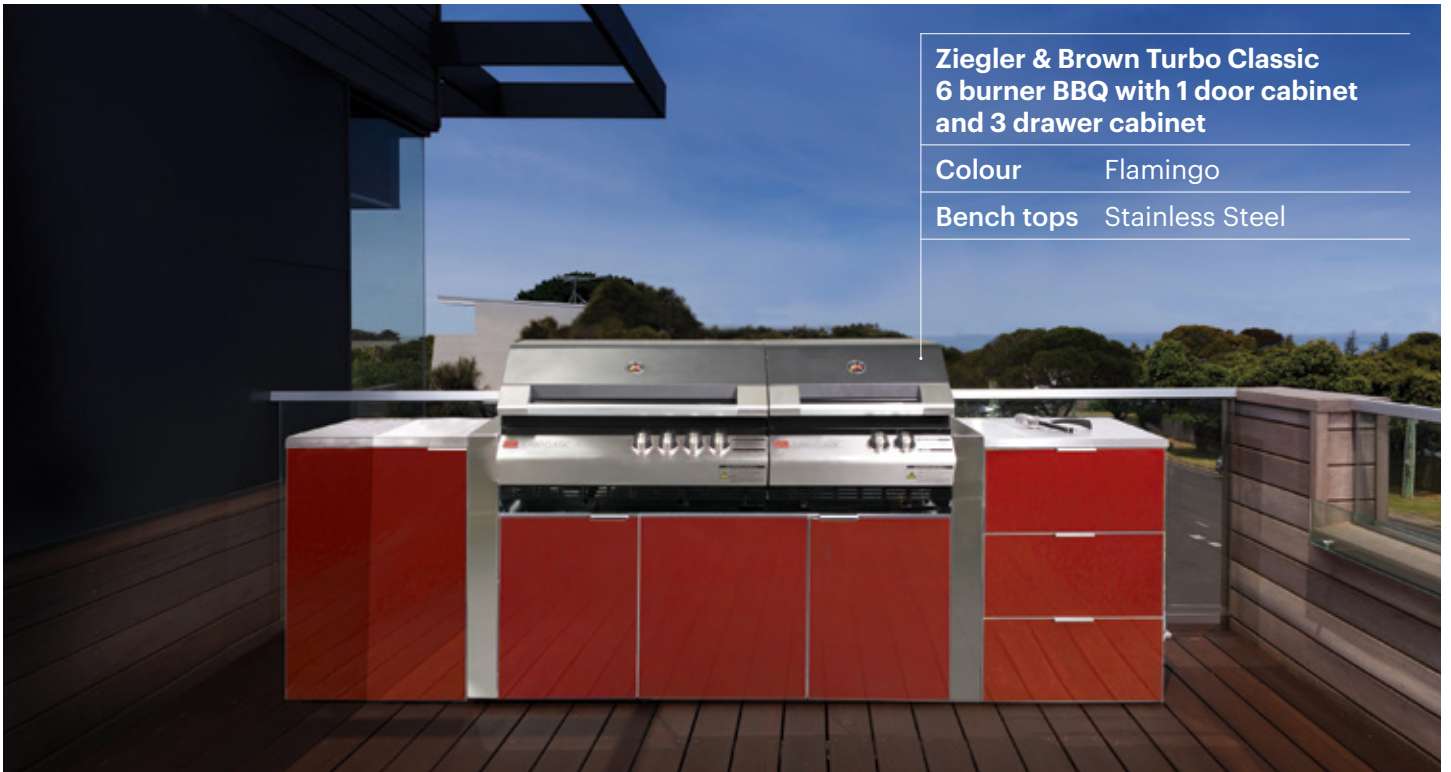

Stainless Steel

Black Pearl Granite

Valley White Granite

Steel Grey Granite

Ivory Gold Granite

**Ziegler & Brown Turbo Classic
6 burner BBQ with 1 door cabinet
and 3 drawer cabinet**

Colour Flamingo

Bench tops Stainless Steel

Some of our most popular configurations:

Beefmaster Premium 4 Burner BBQ and cabinet

Colour Mushroom

Cucina 5 Burner BBQ with 3 drawer cabinet and fridge cabinet

Colour Olive Grove

Bench Top Valley White Granite