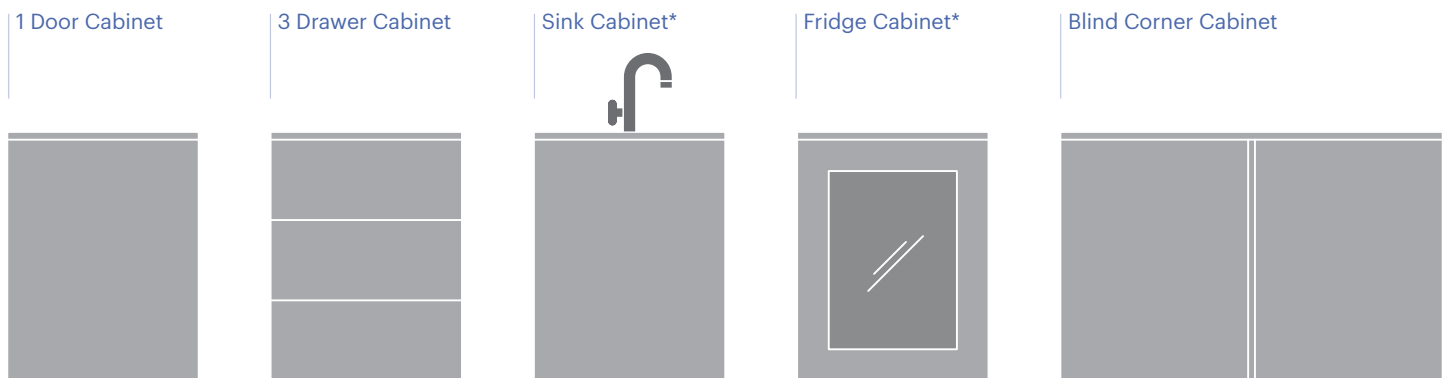

2 Select your modules + configuration Mix 'n' Match to suit your needs:

3 Select your cabinet colour

12 colours to choose from — inject some colour into your outdoor living space!

4 Select your bench top material